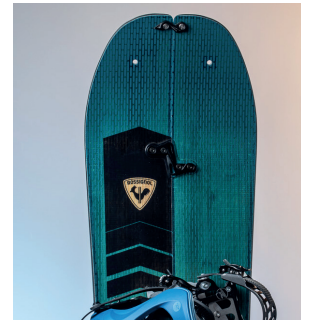

**Choose your path,
your pace,
your board.**

19