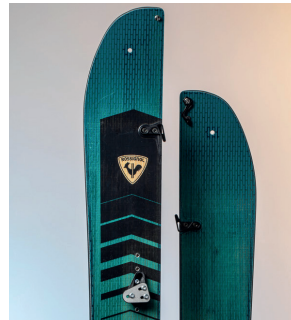

And you will appreciate the view even more if you have set your own pace on the path to your objective.

16

SNOWBOARD

ESCAPER SPLIT

ESCAPER SKIN

TOURING
PRO FOLDABLE XV

BINDING
XV SPLIT

CUTBACK
BOOTS

**Choose your path,
your pace,
your board.**

19

N O R D I C B C

ESCAPING AND DISCOVERING NEW ASPECTS OF THE MOUNTAIN.

Covering long distances, on a daily outing, an afternoon escape. It doesn't matter what track you choose in backcountry Nordic skiing, it belongs to you.